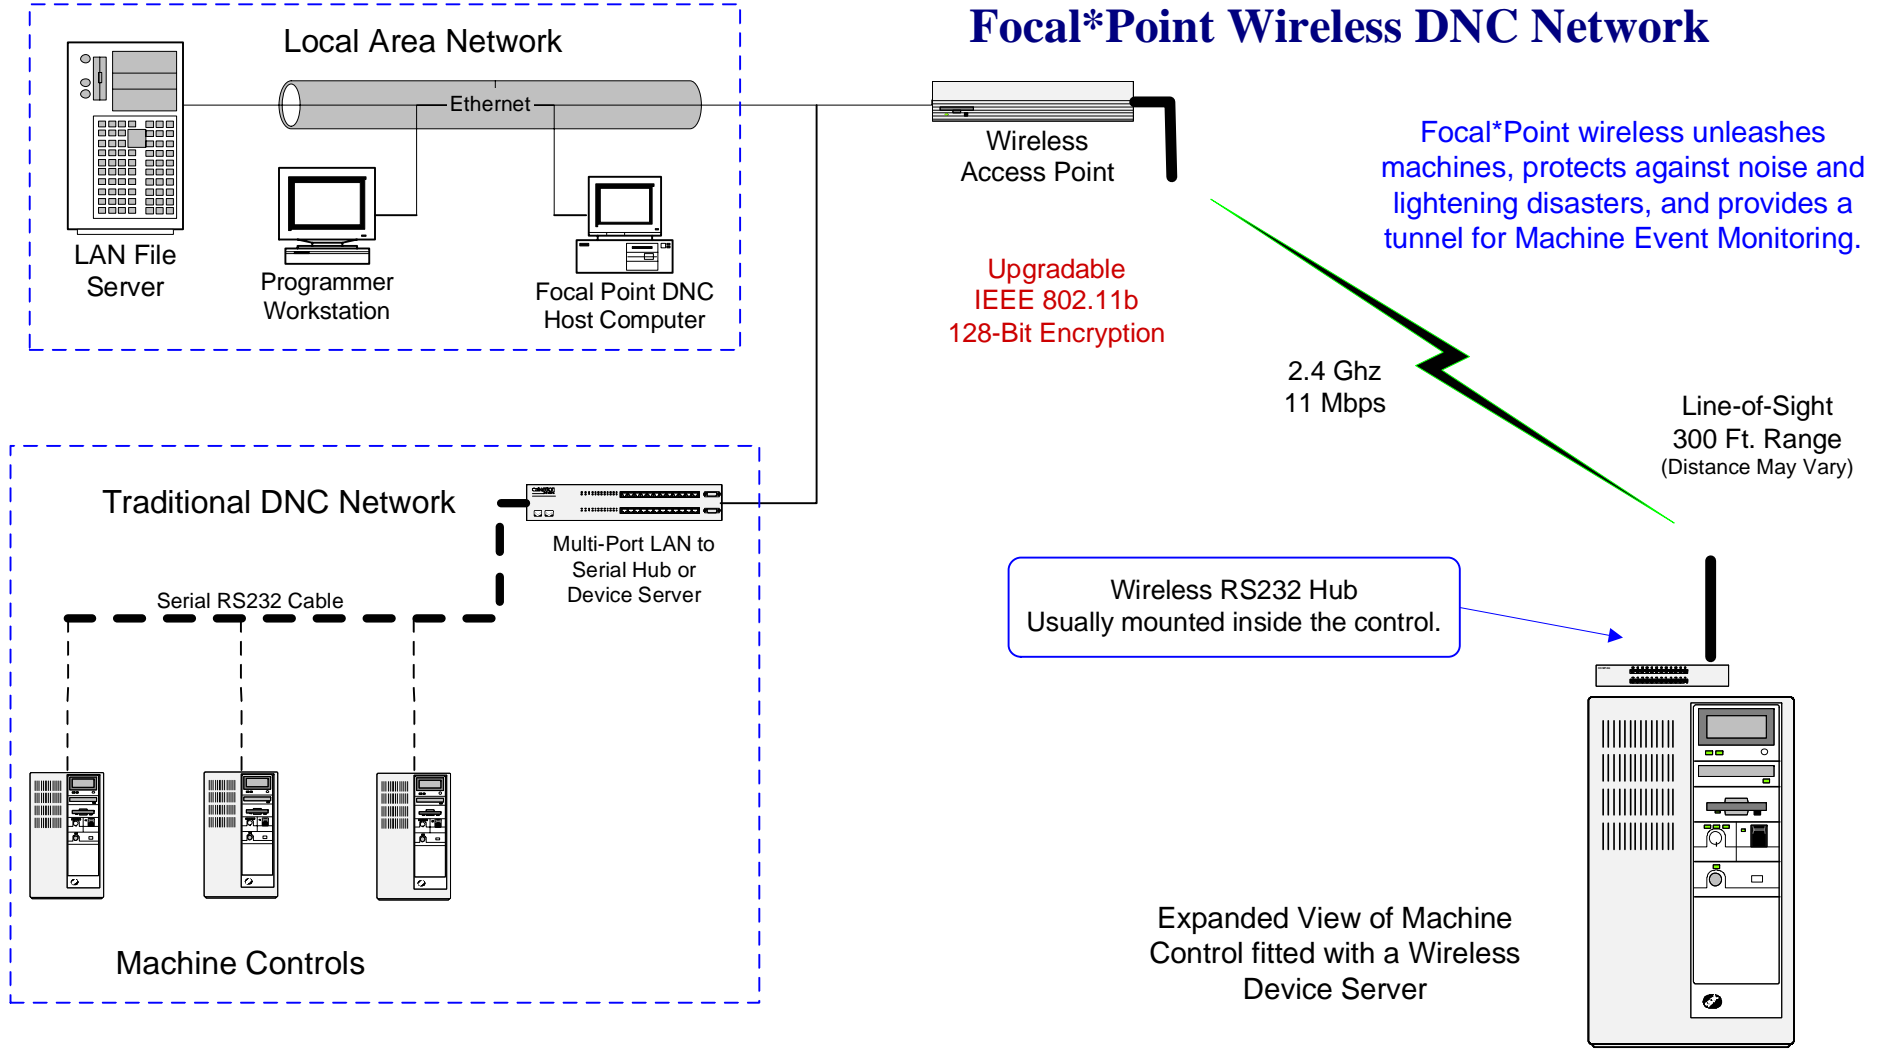

# Focal\*Point Wireless DNC Network

Focal\*Point is optimized for wireless LAN networks conforming to the 802.11b standard. Communications range may be increased using additional wireless Access Points. Security enhanced using a non-routable network and 128-Bit WEP encryption.  
*- Protects Against Noise and Lightning Disasters -*