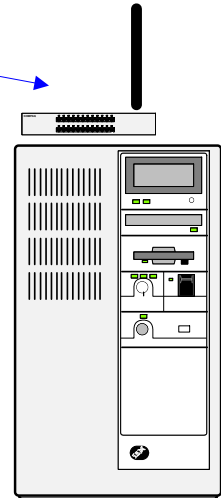

Focal*Point Wireless DNC Network

IEEE 802.11b/g/n Encryption

2.4 and 5 Ghz

Focal*Point wireless unleashes machines, protects against noise and lightning disasters.

Line-of-Sight
300 Ft. Range
(Distance May Vary)

Wireless RS232 Hub
Mount inside or outside of the control.

Expanded Machine Mobility
using Wireless Device Servers

Focal*Point is optimized for wireless LAN networks.
Communications range may be increased using additional wireless Access Points.
Tested and approved with several leading device manufacturers.