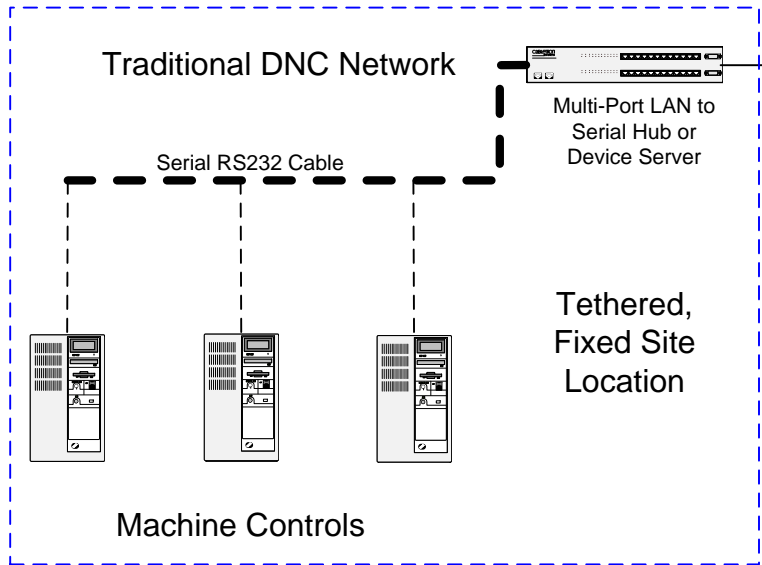

Focal*Point Wireless DNC Network

IEEE 802.11b/g/n Encryption

2.4 and 5 Ghz

Focal*Point wireless unleashes machines, protects against noise and lightning disasters.

Line-of-Sight
300 Ft. Range
(Distance May Vary)

Wireless RS232 Hub
Mount inside or outside of the control.

Expanded Machine Mobility
using Wireless Device Servers

Focal*Point is optimized for wireless LAN networks.
Communications range may be increased using additional wireless Access Points.
Tested and approved with several leading device manufacturers.