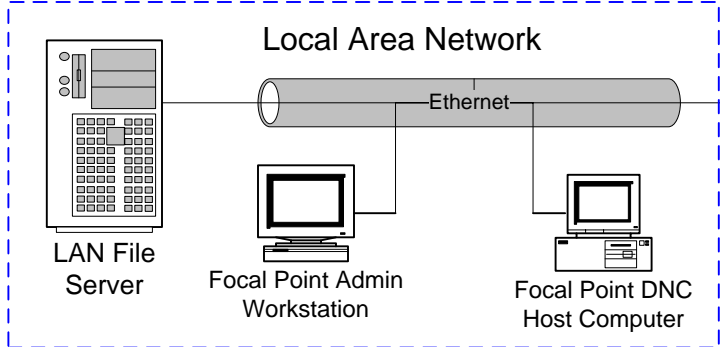

Focal*Point Wireless DNC Network

IEEE 802.11b/g/n Encryption

2.4 and 5 Ghz

Focal*Point wireless unleashes machines, protects against noise and lightning disasters.

Line-of-Sight
300 Ft. Range
(Distance May Vary)

Wireless RS232 Hub
Mount inside or outside of the control.

Expanded Machine Mobility
using Wireless Device Servers

Focal*Point is optimized for wireless LAN networks.
Communications range may be increased using additional wireless Access Points.
Tested and approved with several leading device manufacturers.